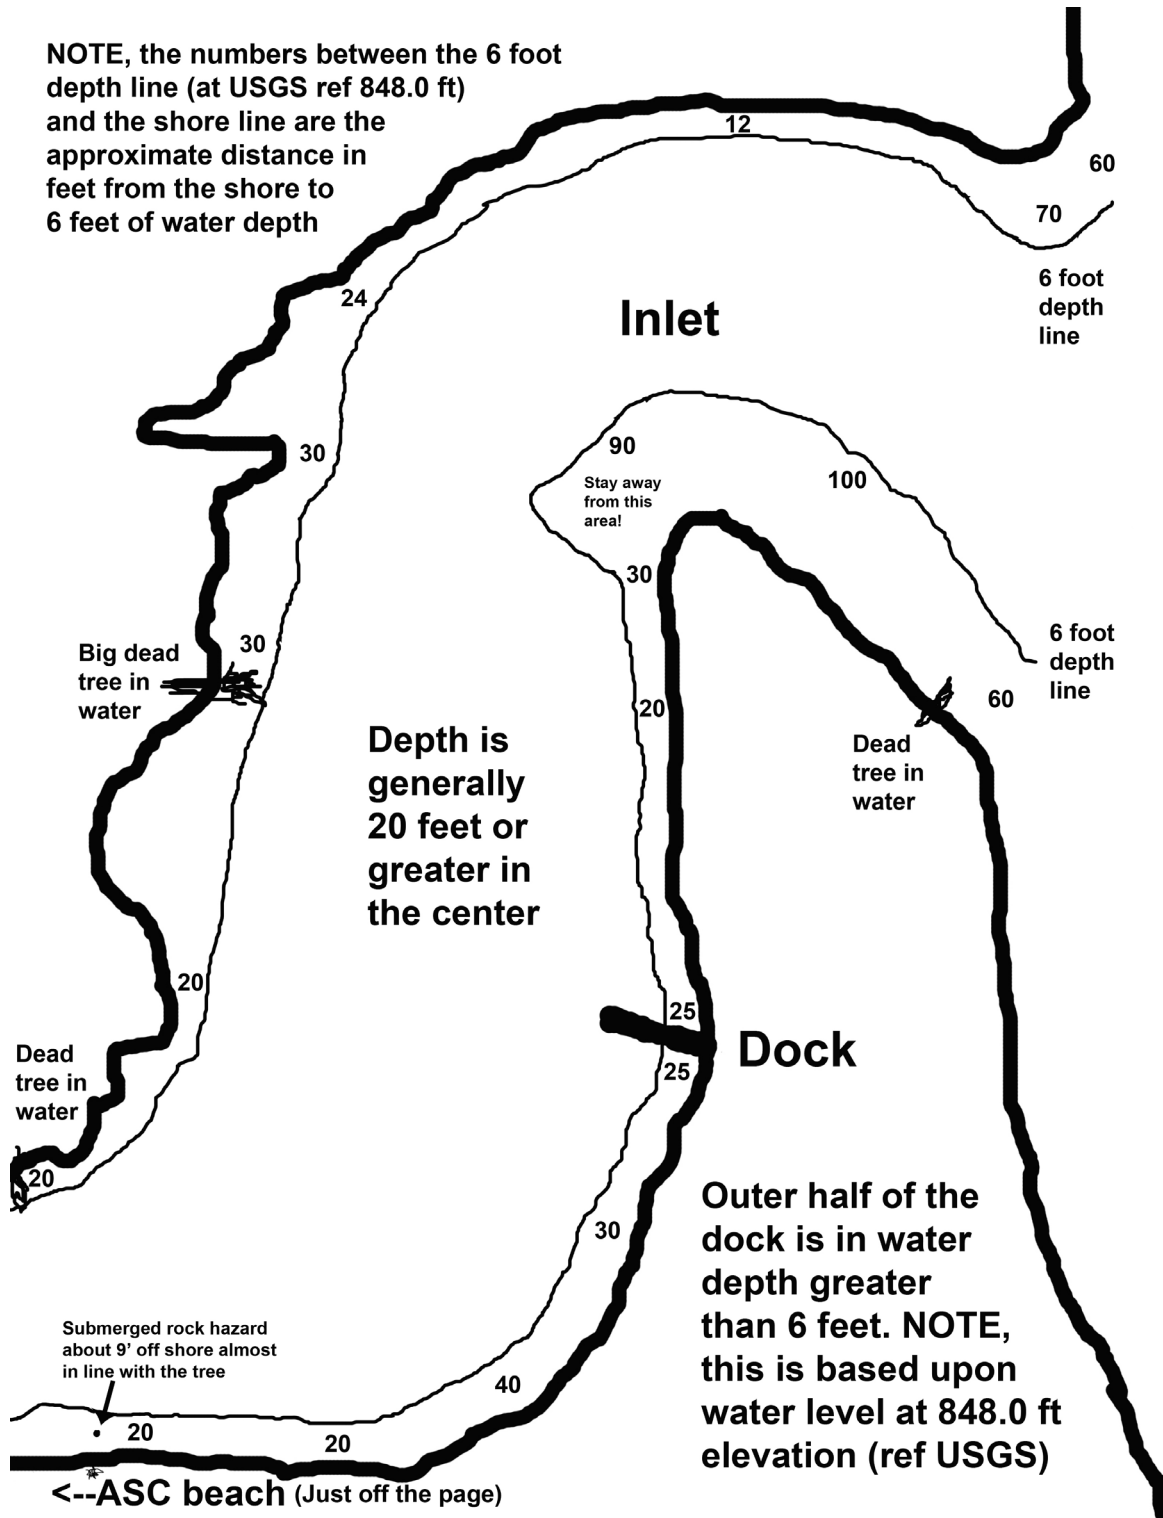

Adaptive Sports Connection Sailing Program

04.2019

DEPTH INLET CHART

Unleash the Power of Volunteering – Make a Difference in the Lives of Adults, Children, and Veterans with Disabilities. [Learn more at AdaptiveSportsConnection.org](http://www.adaptivesportsconnection.org)